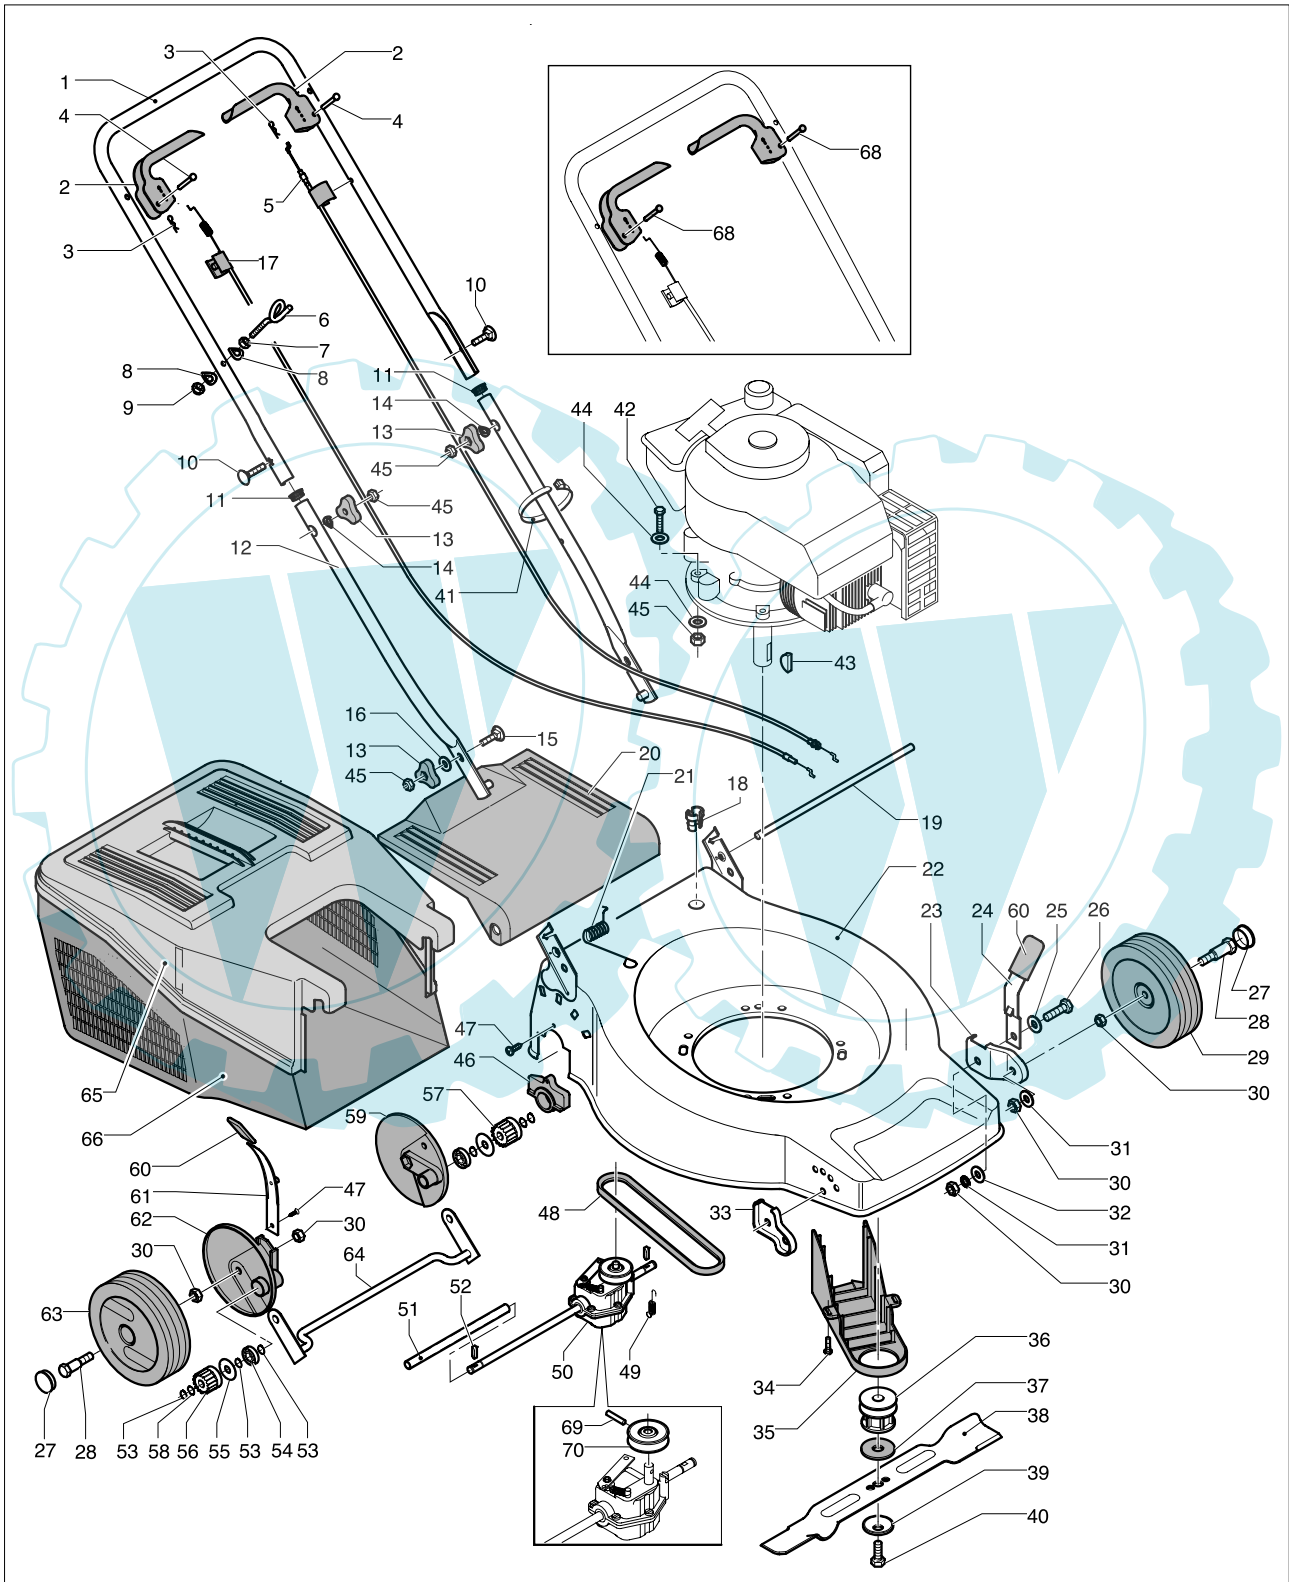

brand **TIVOLI**

date

JAN/02

SHEET 1/2

Model

TV460SP

Product number

953878252